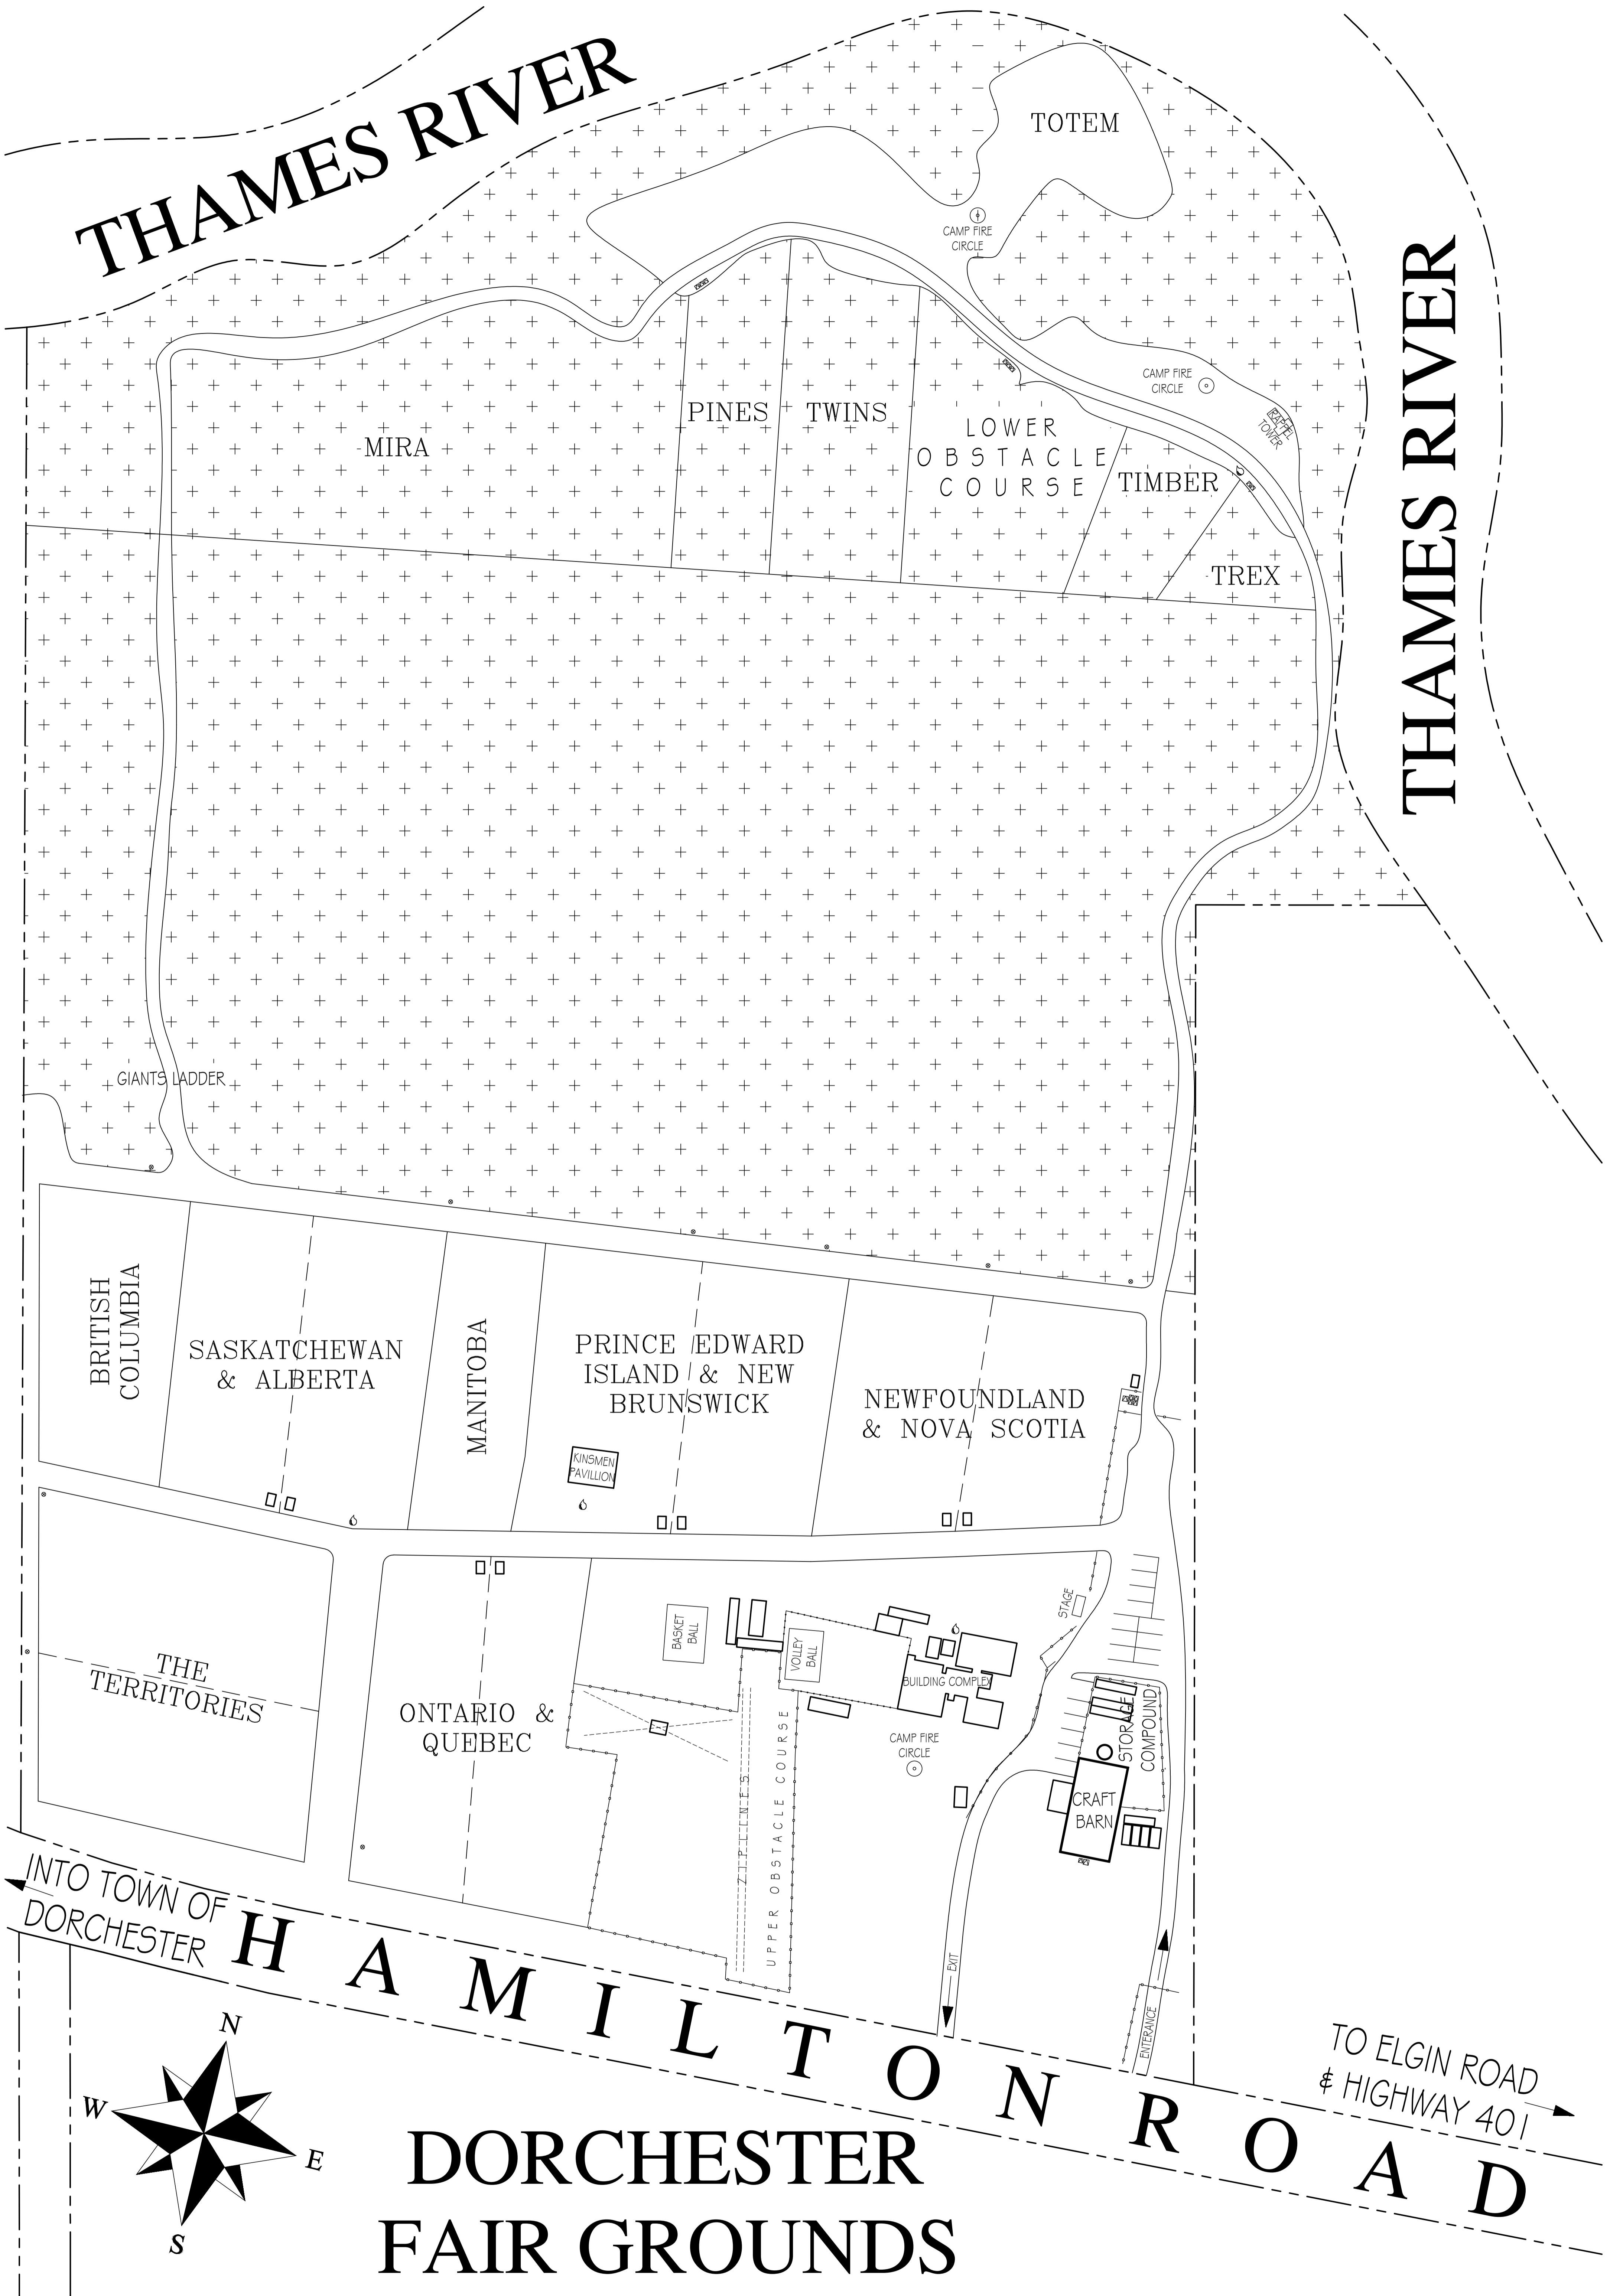

THAMES RIVER

THAMES RIVER

INTO TOWN OF DORCHESTER

HAMILTON ROAD

TO ELGIN ROAD & HIGHWAY 401

DORCHESTER FAIR GROUNDS

CAMP BEL MAP

- LEGEND**
- ⊙ LEACHING PIT
 - ▣ WASHROOM
 - ⊕ WATER STAND

SCALE: 1" = 65'-0"